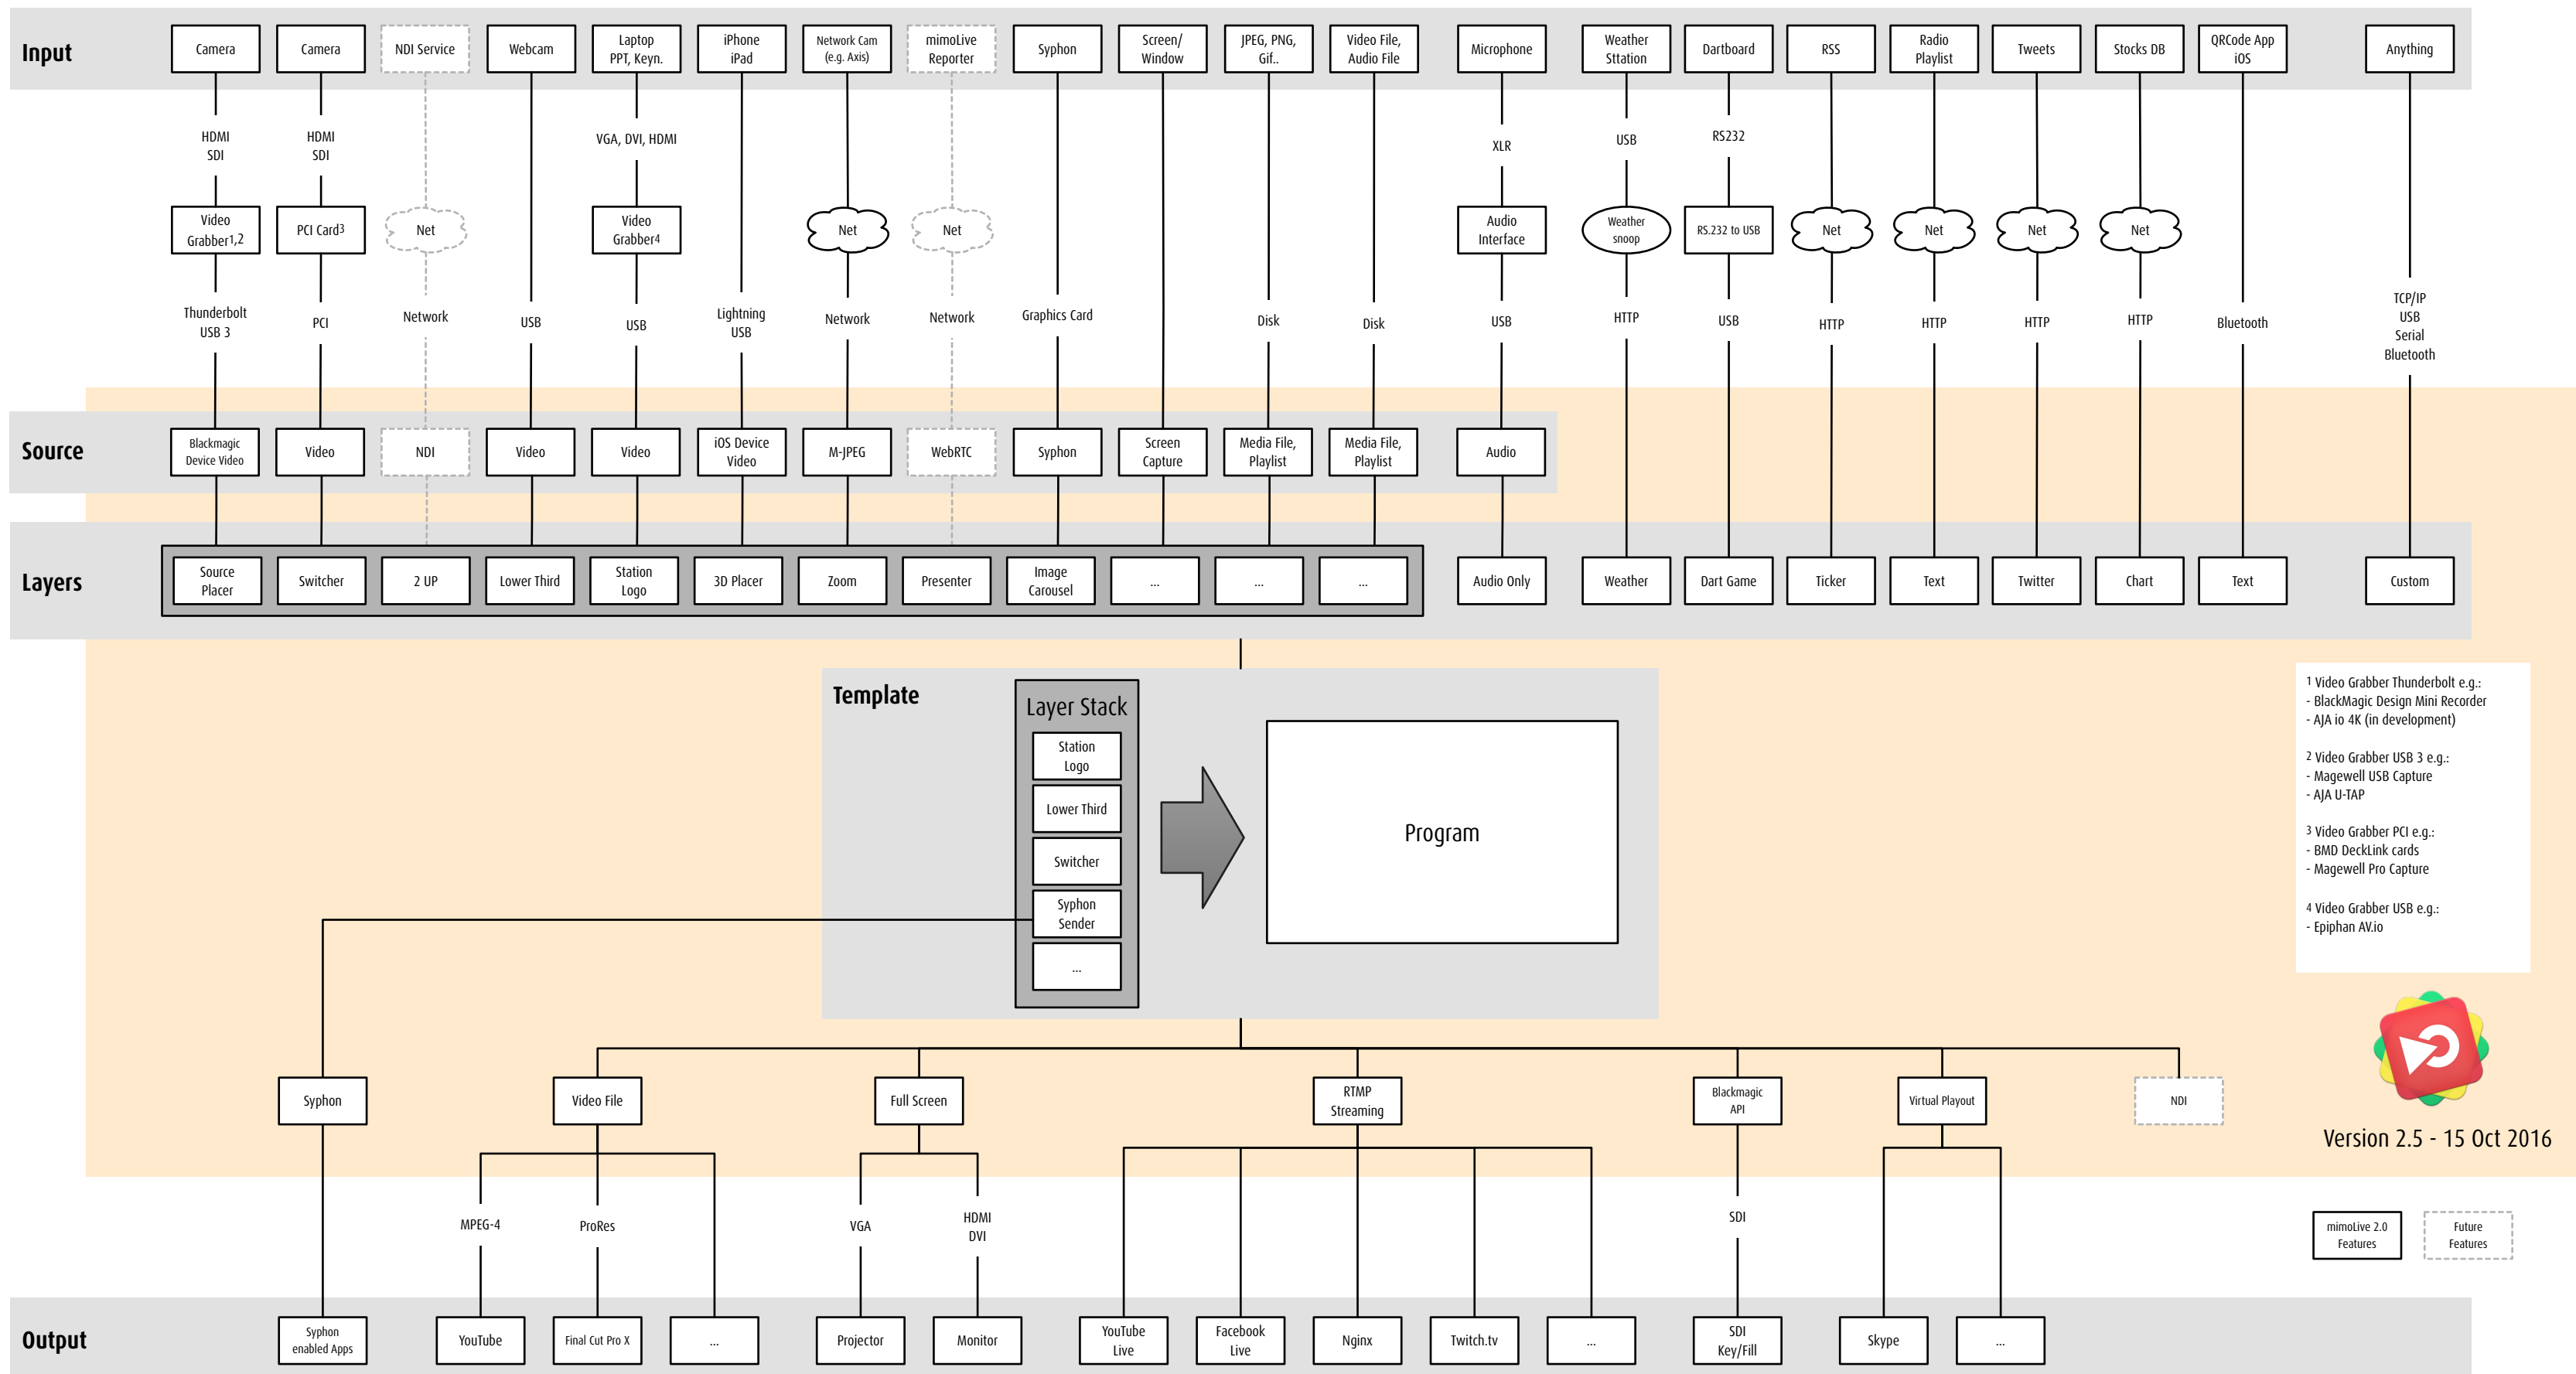

mimoLive - The Multi-In, Multi-Out Live Video Engine

Version 2.5 - 15 Oct 2016